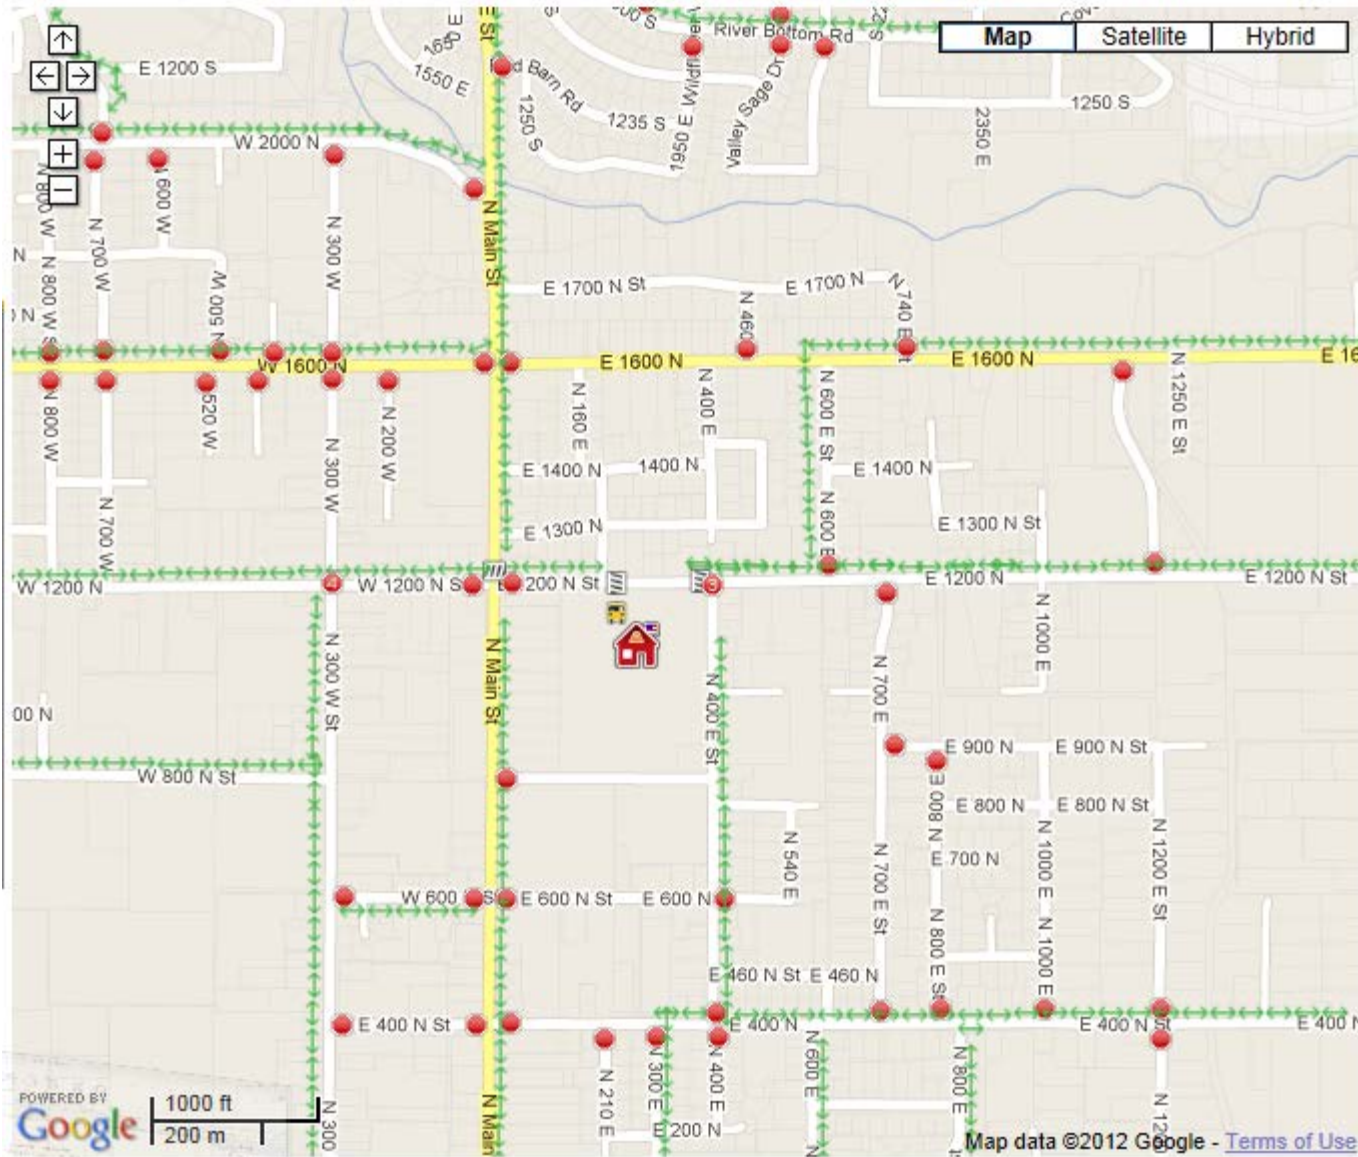

Mapleton Jr. High School 2018-2019 School Access Route Plan

Mapleton Jr. High 2018 -2019 School Access Routes Guidelines

- Parents, please help your child plan an appropriate route for travel to and from school.
- Cross the street only at crosswalks.
- Use sidewalks wherever possible.
- Travel in groups of students
- Notify parents and/or school personnel of any suspicious activities immediately
- If riding a bike, please lock up bikes in the bike racks located by the tennis courts.
- Please remember to watch for vehicles at all times.
- Remember there is no parking in the load and unload zone.
- Help us keep kids safe! Insist that your student use this plan and follow these guidelines.